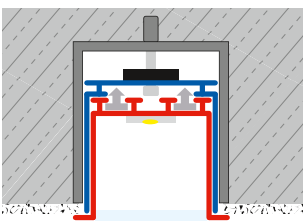

Montageart

IP-Schutz

LARKO

26-46 x 24,5 mm

Abdeckung

Montageart

IP-Schutz

PRIMO 30