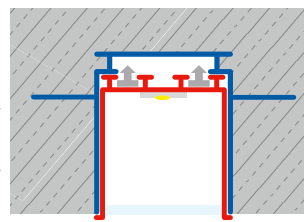

☐ CATANIA

30 x 30 mm

Abdeckung

Montageart

IP-Schutz

☐ ANGOLO ECK-PROFIL 30 x 30 mm

Abdeckung

Montageart

IP-Schutz

☐ LIPOD

26 x 24,5 mm

Abdeckung

Montageart

IP-Schutz

☐ LOKOM 26-30 x 24,5 mm

Abdeckung

Montageart

IP-Schutz

☐ LARKO

26-46 x 24,5 mm

Abdeckung

Montageart

IP-Schutz

☐ PRIMO 30

Abdeckung

Leuchtenprofil

IP-Schutz

☐ VISTO 30

Abdeckung

Leuchtenprofil

IP-Schutz

03 KABELAUSFÜHRUNGEN AUSWÄHLEN

☐ Durch den Profilboden, **am Ende**

☐ Seitlich rechts, **am Ende**

☐ Seitlich links, **am Ende**

☐ Axial

☐ Durch den Profilboden, **versetzt**

mm

☐ Seitlich rechts, **versetzt**

mm

☐ Seitlich links, **versetzt**

mm